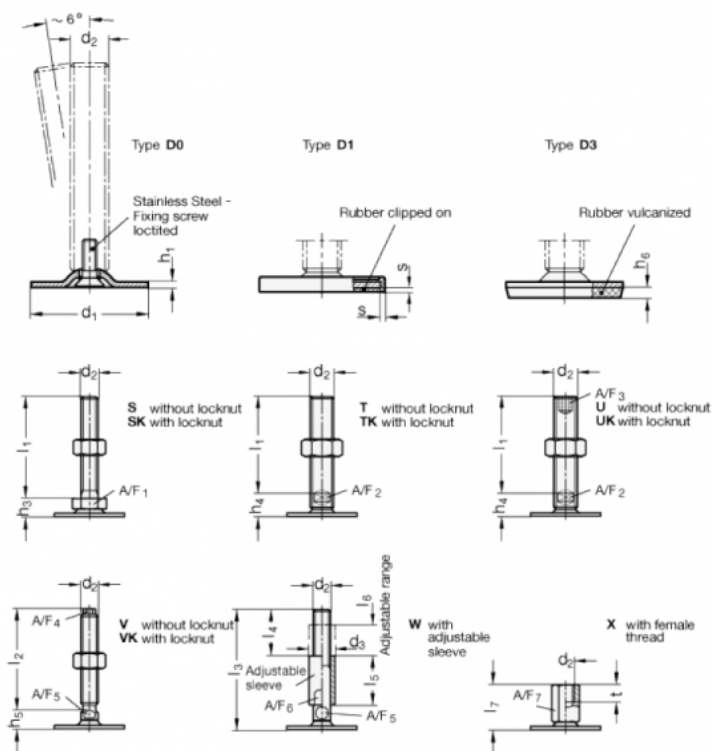

Article number: 204140M1675D0TK
 Description: E+G levelling foot
 GN 41-40-M16-75-D0-TK
 Note: TK With nut, Wrench flat at the bottom

Measures

- A/F2 = 12
- d1 = 40
- d2 = M16
- h1 = 2
- h4 = 17
- h6 =
- l1 = 75
- s =